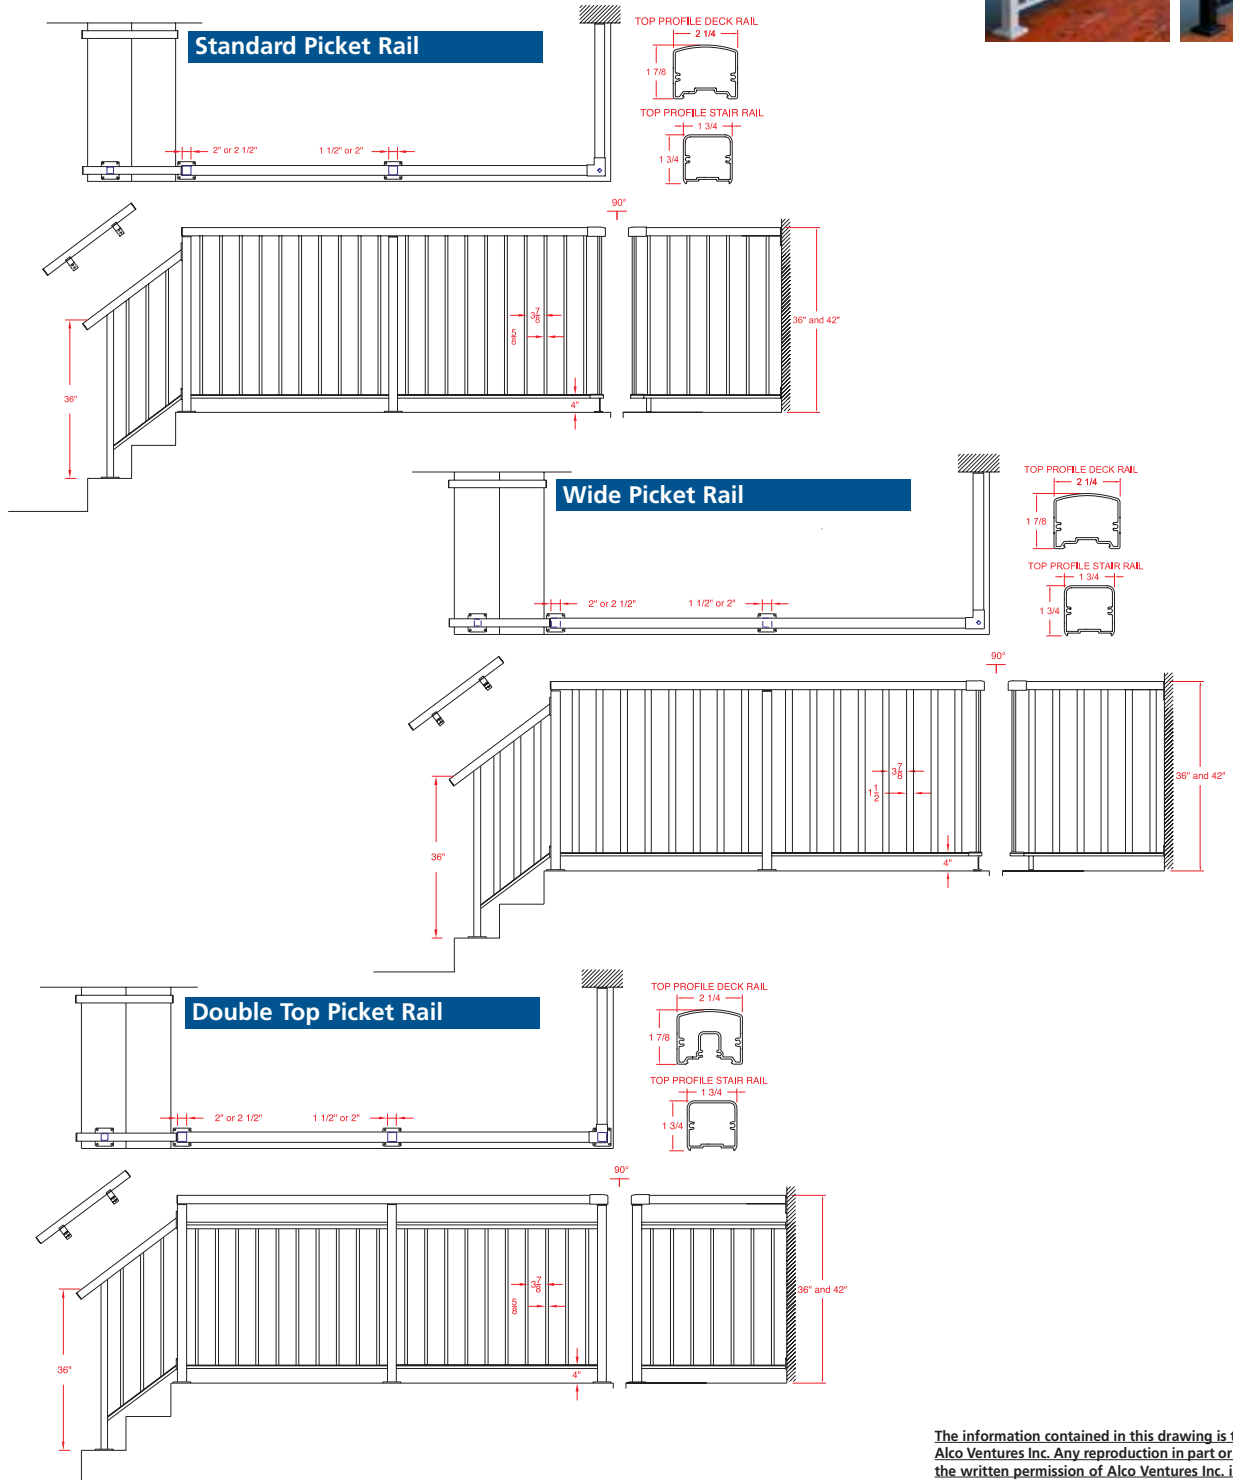

Square Top Picket

Vista's Square Top Picket Railing System provides a sophisticated clean look - a popular choice for both single and multifamily residential buildings. By varying colours, picket styles and height, this system is flexible enough to enhance any architectural style.