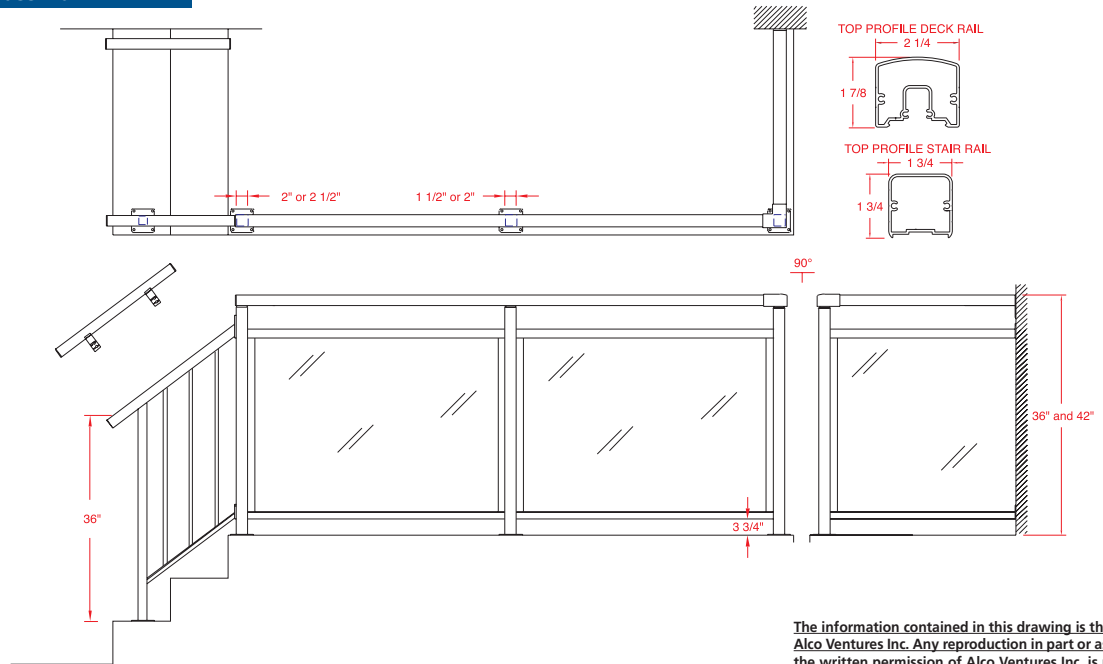

Square Top Glass

Vista's Square Top Glass Railing System provides a modern clean look - a popular choice for both single and multifamily residential buildings where an unobstructed view can be enjoyed. By varying colours, and height, this system is flexible enough to enhance any architectural style.

Standard Glass Rail

Double Top Glass Rail

The information contained in this drawing is the sole property of Alco Ventures Inc. Any reproduction in part or as a whole without the written permission of Alco Ventures Inc. is prohibited.