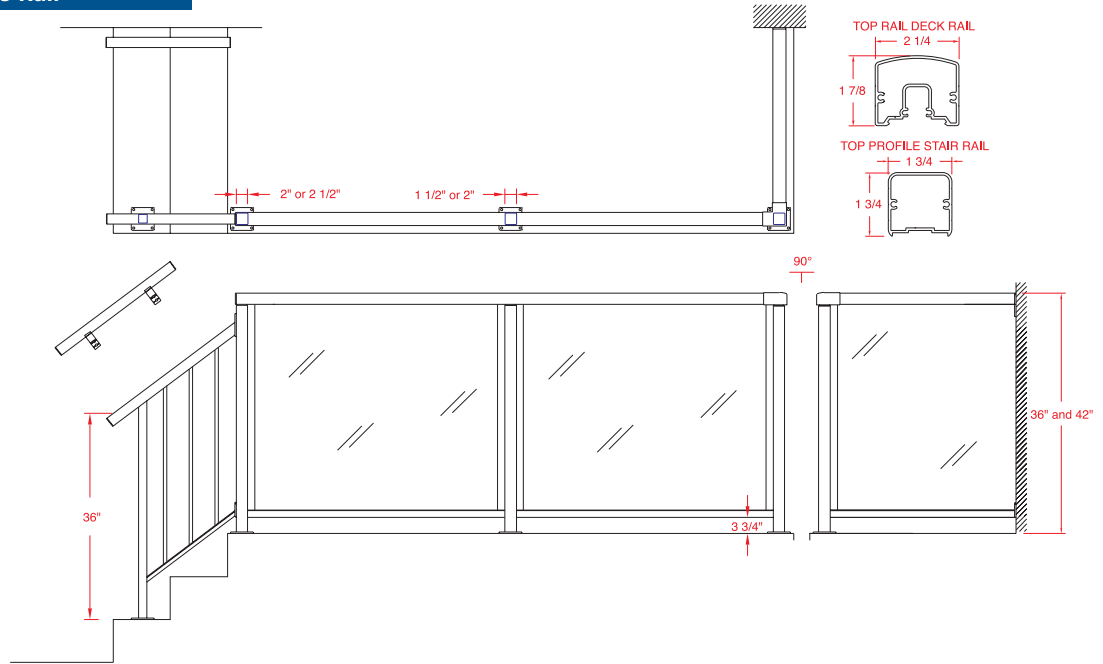

Square Top Glass

Vista's Square Top Glass Railing System provides a modern clean look - a popular choice for both single and multifamily residential buildings where an unobstructed view can be enjoyed. By varying colours, and height, this system is flexible enough to enhance any architectural style.

Standard Glass Rail

Double Top Glass Rail

The information contained in this drawing is the sole property of Alco Ventures Inc. Any reproduction in part or as a whole without the written permission of Alco Ventures Inc. is prohibited.