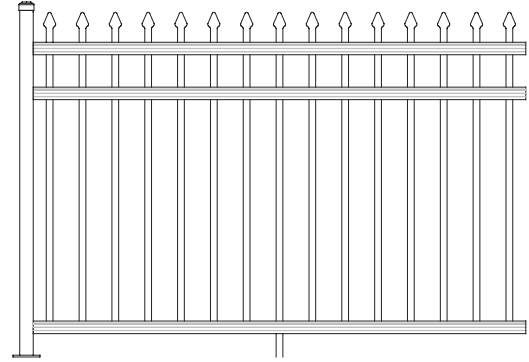

## Fencing

Vista's Fencing system will add curb appeal and functionality while providing security to any residential and commercial project. Ideal for pool enclosures, perimeter fencing for the home, park or commercial area, defining a driveway entrance, or gated community. With the ability to add intermediate channels for extra strength or architectural detail, this versatile system allows for an almost limitless variety of designs.

### Single Top

### Double Top