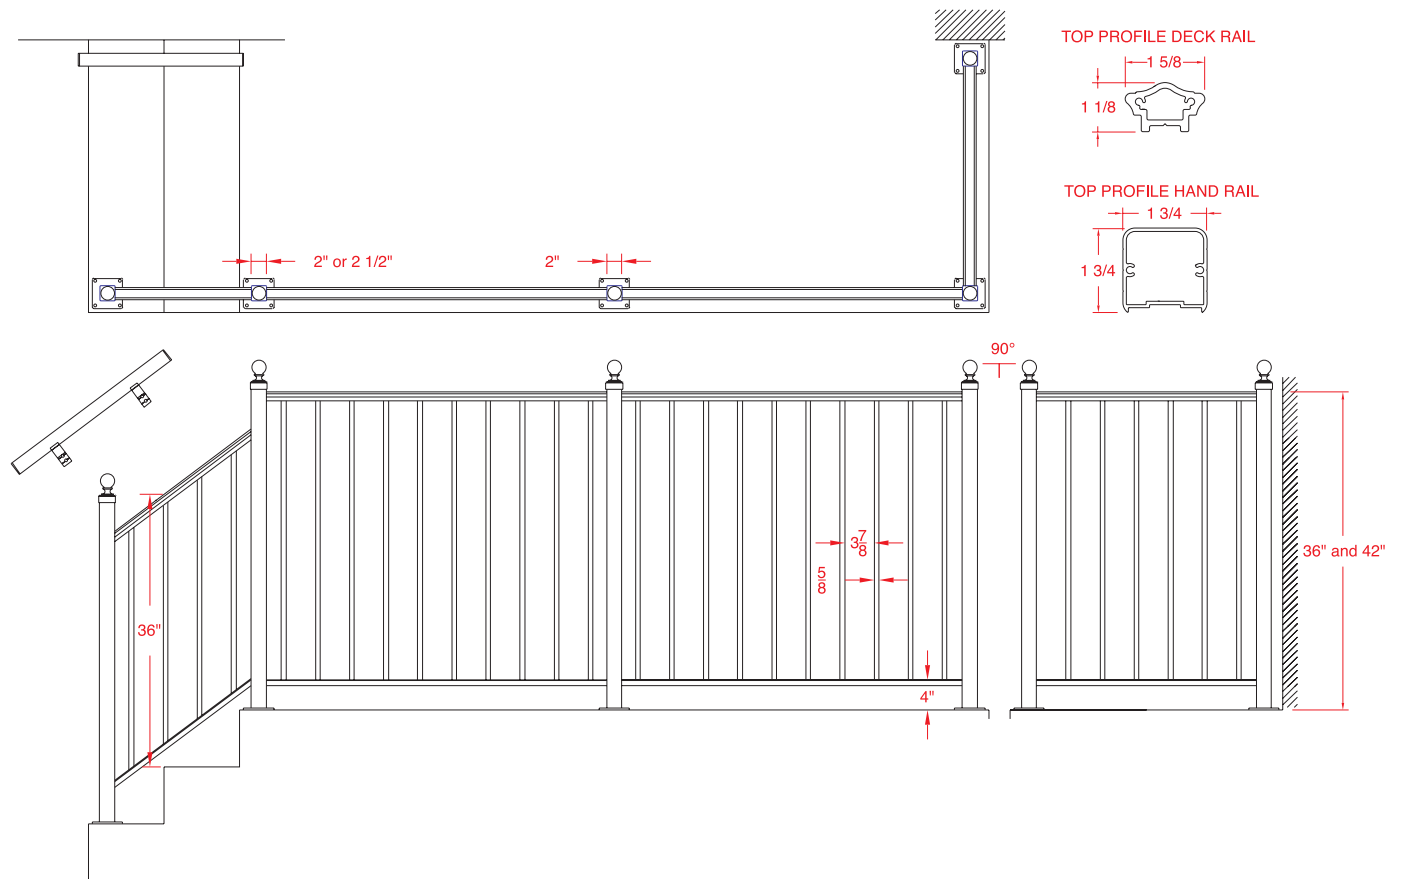

## Colonial Top

Vista's Colonial Railing fuses old world charm of wrought iron railing with the convenience of a low maintenance product to compliment the exterior of your home. By varying colours, and height, this system is flexible enough to enhance any architectural style.

## Colonial Picket Rail

**The information contained in this drawing is the sole property of Alco Ventures Inc. Any reproduction in part or as a whole without the written permission of Alco Ventures Inc. is prohibited.**